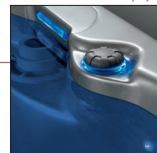

► Chromothérapie
Chromotherapy